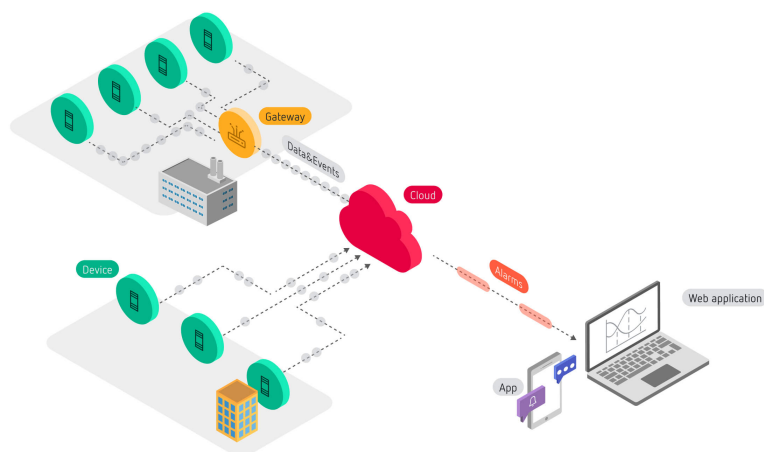

- **Interoperability**

Connect to your existing tools using an open and documented API to improve your workflows.

Quality Analyst SIM VPN WW - Single

Software na cloud de monitorização e auditoria eléctrica

Código: W10322.

Aplicativo

Scout offers a variety of specialized modules, each focused on a key aspect of facility monitoring.

Quality Analyst: Power quality analysis and monitoring.

Monitor the quality of consumption and supply to prolong the useful life of your facilities, ensure the stability of your operations and avoid unexpected costs.