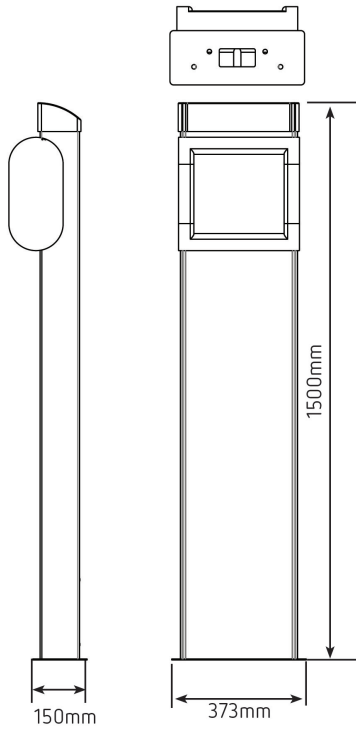

#### Mechanical characteristics

Size (mm) width x height x depth	373 x 1500 x 150 (mm)
Weight (kg)	14,6

#### PD

Pedestal for charging stations

CODE	TYPE	Device
V40331.	PD20-WB1	
V40332.	PD20-WB2	
V40311.	PD10-FM1	1 x eHOME
V40312.	PD10-FM2	2 x eHOME
V40326.	PD26-ePark	1 x (eNext   ePark)

Aluminum Pedestal

### Dimensions