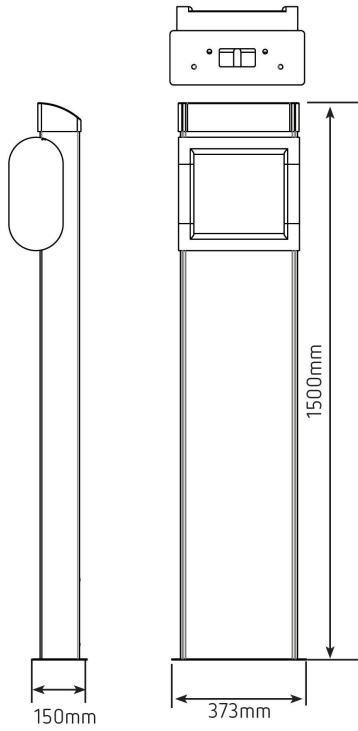

PD20-eNext

PD20-eNext, Pedestal for eNext / ePark

Code: V40320. DESCATALOGADO

> Device: 1 x (eNext | ePark)

Specifications

Mechanical characteristics

Size (mm) width x height x depth	373 x 1500 x 150 (mm)
Weight (kg)	14,6

PD

Pedestal for charging stations

CODE	TYPE	Device
V40331.	PD20-WB1	
V40332.	PD20-WB2	
V40311.	PD10-FM1	1 x eHOME
V40312.	PD10-FM2	2 x eHOME
V40326.	PD26-ePark	1 x (eNext ePark)

Aluminum Pedestal

PD20-eNext

Code: V40320.

Dimensions

Connections

OPEN BOX
ABRIR CAJA

INSERT FIXATION CAPS
INSERTAR TAPAS DE FIJACIÓN

CLOSE BOX
CERRAR CAJA