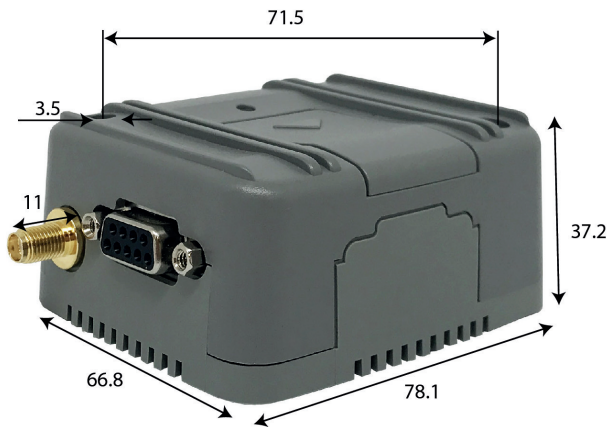

CM-GSM/3G

Code: Q30250.

Dimensions

Connections