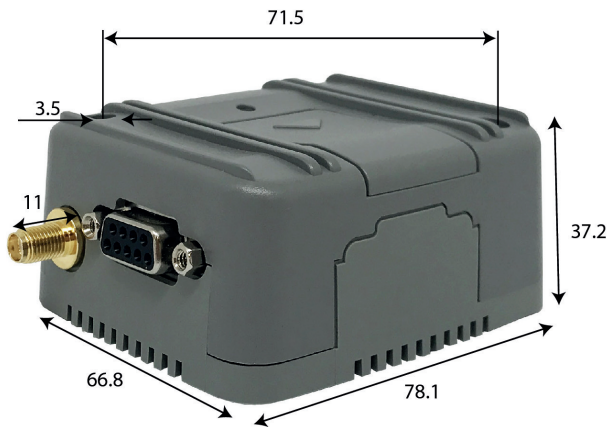

CM-GSM/3G

RS-232/RS-485 GSM/3G Modem (includes antenna),

Code: Q30250. DESCATALOGADO

Specifications

Mechanical characteristics

Weight (kg)	0,25
-------------	------

CM-GSM Modems

CODE	TYPE	Description
Q4994E.	ANTENA	Antenna 9 dB (for GSM modem)

CM-GSM/3G

Code: Q30250.

Dimensions

Connections