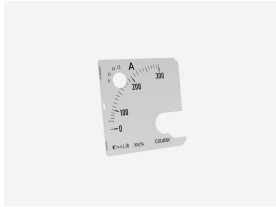

SEC72 FA 800/5 A

Code: M105YN.

CODE	TYPE	Modules	Device	Full scale
M105XD.	SEC96 FA 125/5 A	96x96	EC96 FA	125/5 A
M105XE.	SEC96 FA 150/5 A	96x96	EC96 FA	150/5 A
M105XF.	SEC96 FA 200/5 A	96x96	EC96 FA	200/5 A
M105XG.	SEC96 FA 250/5 A	96x96	EC96 FA	250/5 A
M105XH.	SEC96 FA 300/5 A	96x96	EC96 FA	300/5 A
M105XJ.	SEC96 FA 400/5 A	96x96	EC96 FA	400/5 A
M105XK.	SEC96 FA 500/5 A	96x96	EC96 FA	500/5 A
M105XL.	SEC96 FA 600/5 A	96x96	EC96 FA	600/5 A
M105XM.	SEC96 FA 750/5 A	96x96	EC96 FA	750/5 A
M105XN.	SEC96 FA 800/5 A	96x96	EC96 FA	800/5 A
M105XP.	SEC96 FA 1000/5 A	96x96	EC96 FA	1000/5 A
M105XQ.	SEC96 FA 1200/5 A	96x96	EC96 FA	1200/5 A
M105XR.	SEC96 FA 1500/5 A	96x96	EC96 FA	1500/5 A
M105XS.	SEC96 FA 2000/5 A	96x96	EC96 FA	2000/5 A
M105XT.	SEC96 FA 2500/5 A	96x96	EC96 FA	2500/5 A
M105XU.	SEC96 FA 3000/5 A	96x96	EC96 FA	3000/5 A
M105XV.	SEC96 FA 4000/5 A	96x96	EC96 FA	4000/5 A
M105XW.	SEC96 FA 5000/5 A	96x96	EC96 FA	5000/5 A