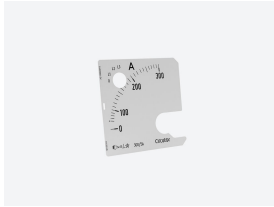

SEC72 FA 75/5 A

Code: M105YB.

CODE	TYPE	Modules	Device	Full scale
M105XD.	SEC96 FA 125/5 A	96x96	EC96 FA	125/5 A
M105XE.	SEC96 FA 150/5 A	96x96	EC96 FA	150/5 A
M105XF.	SEC96 FA 200/5 A	96x96	EC96 FA	200/5 A
M105XG.	SEC96 FA 250/5 A	96x96	EC96 FA	250/5 A
M105XH.	SEC96 FA 300/5 A	96x96	EC96 FA	300/5 A
M105XJ.	SEC96 FA 400/5 A	96x96	EC96 FA	400/5 A
M105XK.	SEC96 FA 500/5 A	96x96	EC96 FA	500/5 A
M105XL.	SEC96 FA 600/5 A	96x96	EC96 FA	600/5 A
M105XM.	SEC96 FA 750/5 A	96x96	EC96 FA	750/5 A
M105XN.	SEC96 FA 800/5 A	96x96	EC96 FA	800/5 A
M105XP.	SEC96 FA 1000/5 A	96x96	EC96 FA	1000/5 A
M105XQ.	SEC96 FA 1200/5 A	96x96	EC96 FA	1200/5 A
M105XR.	SEC96 FA 1500/5 A	96x96	EC96 FA	1500/5 A
M105XS.	SEC96 FA 2000/5 A	96x96	EC96 FA	2000/5 A
M105XT.	SEC96 FA 2500/5 A	96x96	EC96 FA	2500/5 A
M105XU.	SEC96 FA 3000/5 A	96x96	EC96 FA	3000/5 A
M105XV.	SEC96 FA 4000/5 A	96x96	EC96 FA	4000/5 A
M105XW.	SEC96 FA 5000/5 A	96x96	EC96 FA	5000/5 A