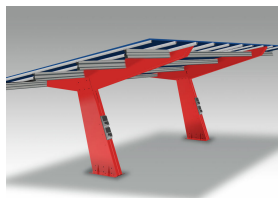

PVS2-R

Code: EPVR20.

Application

PVS2-R

Solar canopies for instant self-consumption and electric vehicle recharging integration

Code: EPVR20.

Specifications

PVS-R

Solar canopies for instant self-consumption and electric vehicle recharging integration

CODE	TYPE
EPVR20.	PVS2-R

The PVS2-R canopies are compatible with up to two RVE Wallbox charging points per stand, as well as with the URBAN PVS integrated model (includes AC safeguards with circuit breaker and residual current protection in each socket). Charging points are an optional accessory. The canopy can be supplied without charging points. The PVS2-R marquees have a side door on each stand that can be used to incorporate electrical safeguards and/or inverters inside (consult compatible models and dimensions). It includes the price of the template and the RAL paint at the customer's request. DELIVERY NOT INCLUDED