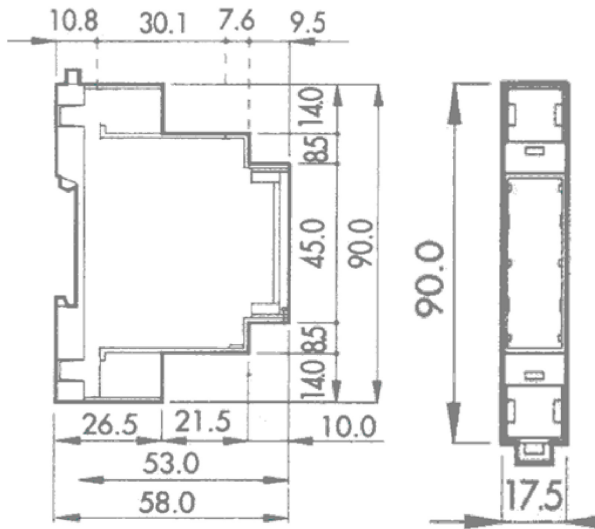

Dimensions