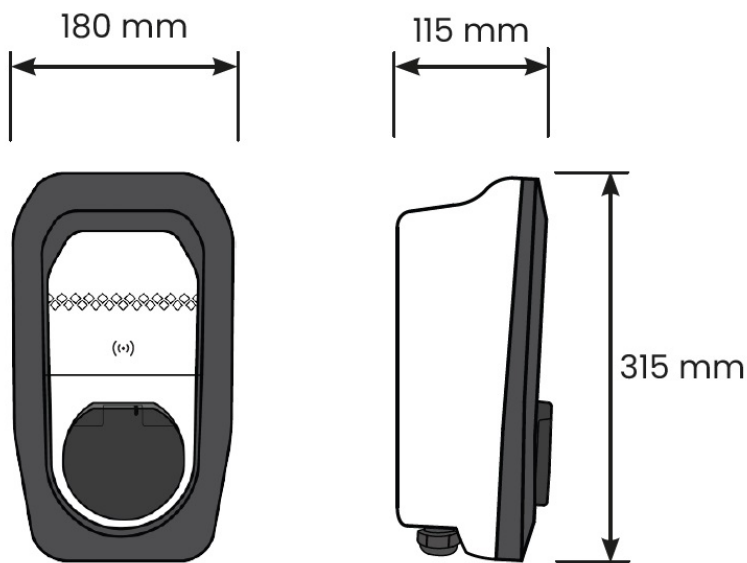

eHome 5 T2S32 M

Carregador domèstic

Code: V25573.

Dimensions