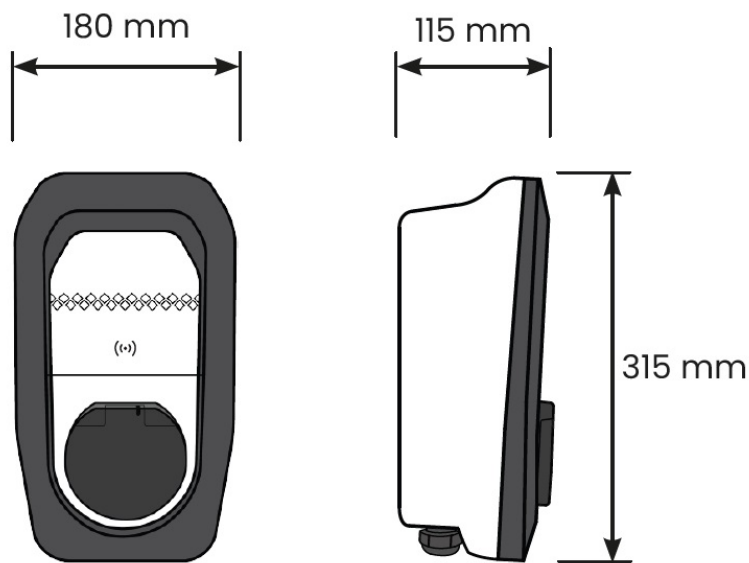

eHome 5 T2S32 N

Carregador domèstic

Code: V25570.

Dimensions

Conexions

Monofásico/Single Phase: 230 V~