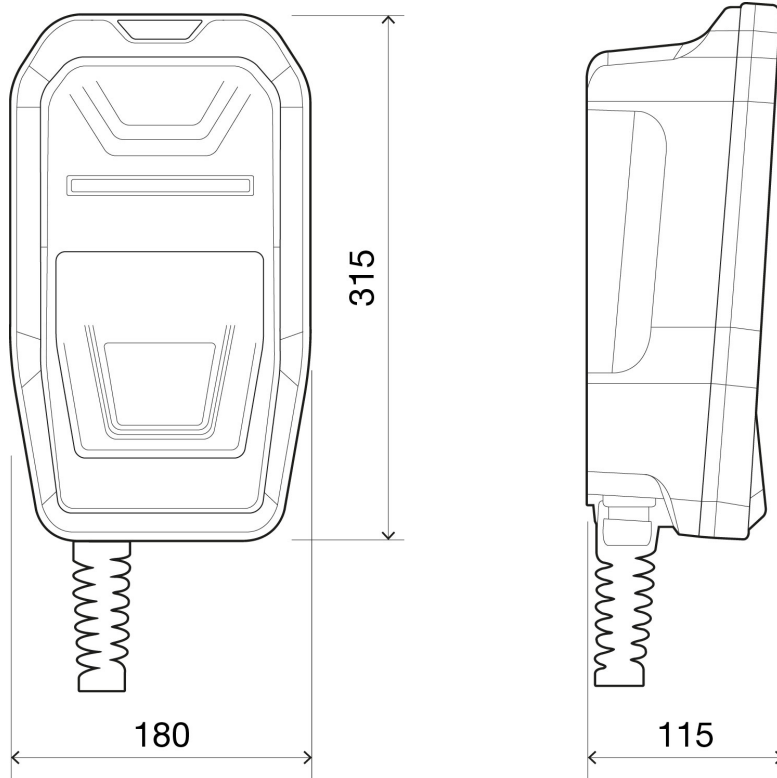

End-of-charge light, Compatible with CirBEON-63 sensor, Weight: 3 kg, ABS-PCV0 self-extinguishing plastic housing - IP54 - IK10, Dimensions 315x180x115 mm. 5-m cable length, cable holder included (depending on model).

### Dimensions