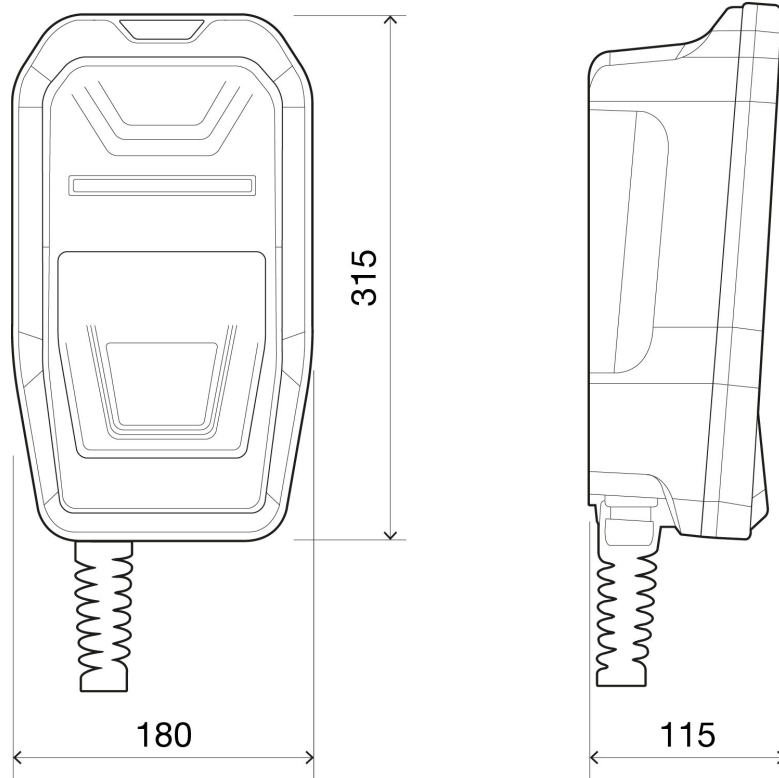

eHome 5 T2C32 N

Carregador domèstic

Code: V25530.

Dimensions